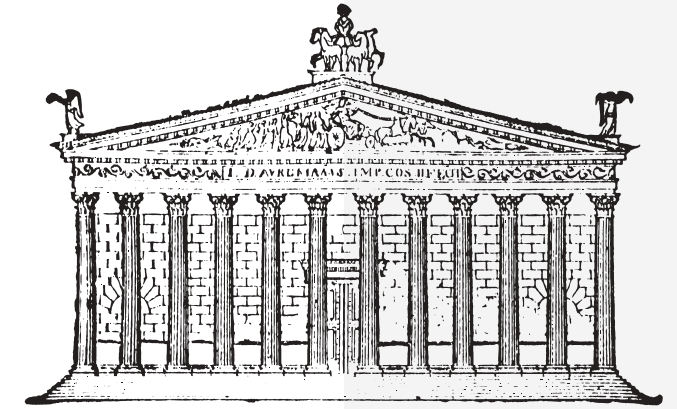

DUMBARTON HOUSE

Parthenon to Portico Quiz

QUESTION ONE

Multiple Choice

Dumbarton House is how old?

More than 200
years old

More than 500
years old

50 years old

1000 years old

QUESTION ONE

Multiple Choice

Dumbarton House was built in 1799, which makes it more than 200 years old!

Calculate how old Dumbarton House is by doing this equation:

This year - 1799 = ?

For example, 2020 - 1799 = 221!